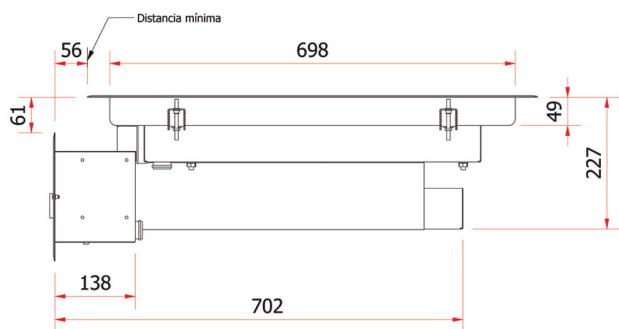

MIRROR

PLANCHA
Drop in

M1300E DI

FEATURES

Power: **20 kW**

- ✓ Optional grooved surface (1/1 - 1/2)
- ✓ Temperature control up to 285°C
- ✓ Easy cleaning and maintenance
- ✓ Designed and manufactured in the EU

www.mirror.es

C/ Crom 57, Hospitalet de Llobregat 08907, Barcelona, España

Tel.: (+34) 336 87 30

Email: sales@mirror.es

Technical specifications

Voltage	380 / 415 V 3F+N
Freq.	50/60 Hz
Power	20 kW
Cooking area	1200 x 600 mm
Max. Temperature	285 °C
Grease drawer	1 x 5 L

* M1300E DI

Optional extras

- Grooved surface (1/1 - 1/2)

External dimensions and weight

Width	1375 mm
Depth	831 mm (Min.)
High	285 mm
Weight	163 kg

www.mirror.es

C/ Crom 57, Hospitalet de Llobregat 08907, Barcelona, España