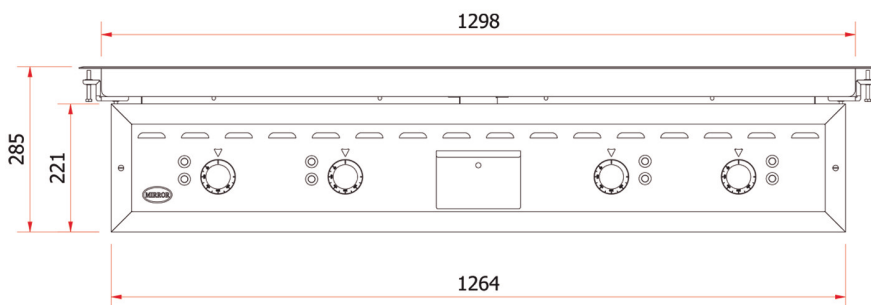

MIRROR

PLANCHA
Drop in

M1300E DI

FEATURES

Power: **20 kW**

- ✓ Optional grooved surface (1/1 - 1/2)
- ✓ Temperature control up to 285°C
- ✓ Easy cleaning and maintenance
- ✓ Designed and manufactured in the EU

www.mirror.es

C/ Crom 57, Hospitalet de Llobregat 08907, Barcelona, España

Tel.: (+34) 336 87 30

Email: sales@mirror.es

Technical specifications

Voltage	380 / 415 V 3F+N
Freq.	50/60 Hz
Power	20 kW
Cooking area	1200 x 600 mm
Max. Temperature	285 °C
Grease drawer	1 x 5 L

* M1300E DI

Optional extras

- Grooved surface (1/1 - 1/2)

External dimensions and weight

Width	1375 mm
Depth	831 mm (Min.)
High	285 mm
Weight	163 kg

www.mirror.es

C/ Crom 57, Hospitalet de Llobregat 08907, Barcelona, España