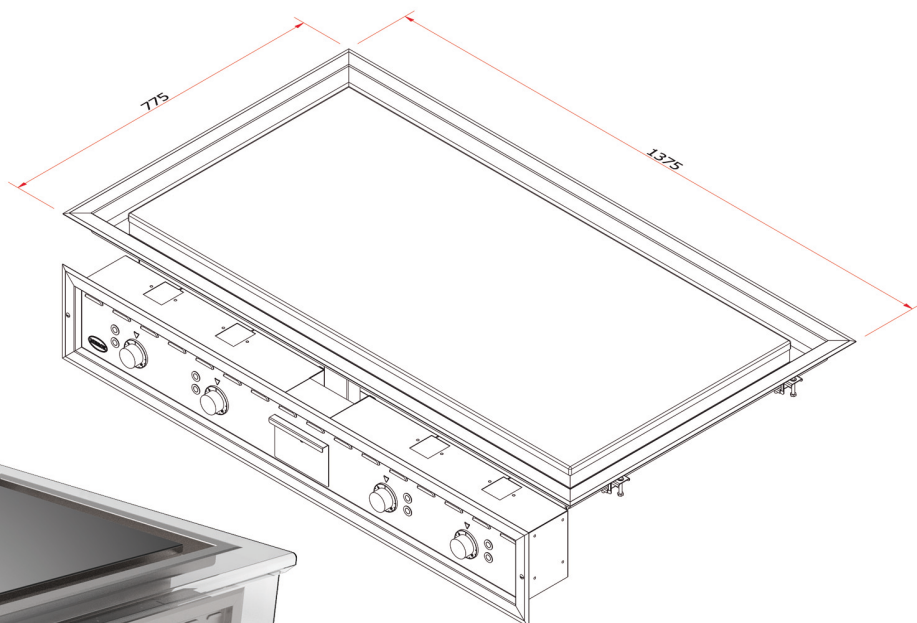

MIRROR

PLANCHA
Drop in

M1300E DI

FEATURES

Power: **20 kW**

- ✓ Optional grooved surface (1/1 - 1/2)
- ✓ Temperature control up to 285°C
- ✓ Easy cleaning and maintenance
- ✓ Designed and manufactured in the EU

www.mirror.es

C/ Crom 57, Hospitalet de Llobregat 08907, Barcelona, España

Tel.: (+34) 336 87 30

Email: sales@mirror.es

Technical specifications

Voltage	380 / 415 V 3F+N
Freq.	50/60 Hz
Power	20 kW
Cooking area	1200 x 600 mm
Max. Temperature	285 °C
Grease drawer	1 x 5 L

* M1300E DI

Optional extras

- Grooved surface (1/1 - 1/2)

External dimensions and weight

Width	1375 mm
Depth	831 mm (Min.)
High	285 mm
Weight	163 kg

www.mirror.es

C/ Crom 57, Hospitalet de Llobregat 08907, Barcelona, España